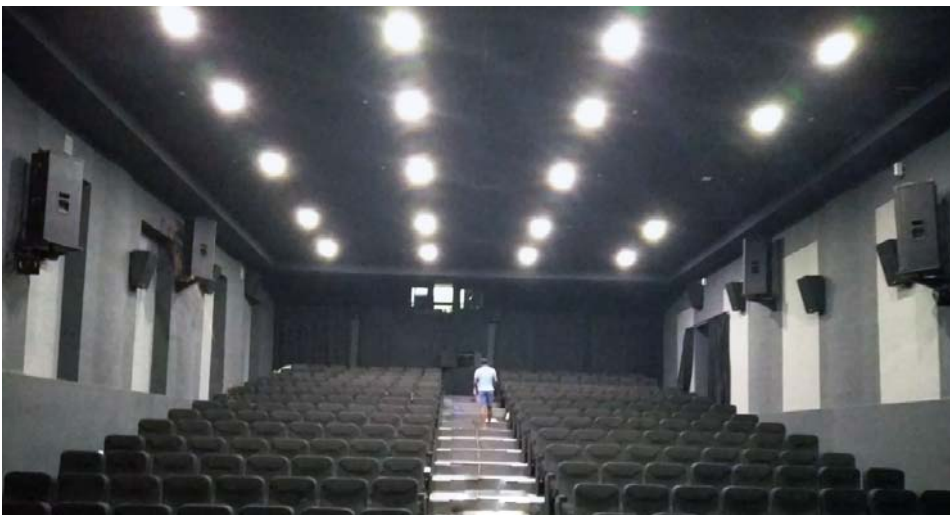

Rajan Infratech

Products

Rocktex Ebony, Strand SS

ENTERTAINMENT SOCIETY

www.esg.co.in/

Place

Goa

Installer