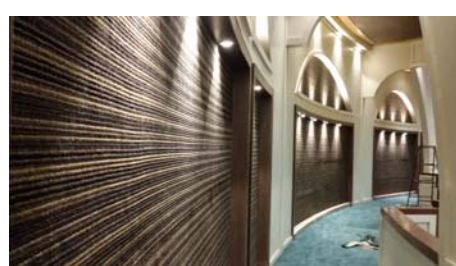

#### Vidhan Sabha

Place - Bhopal  
 Segment - Assembly Hall & Auditorium  
 Architect - Arcons  
 Products - Strand with custom fabric insitu, Stretch NRC square patch in ceiling of auditorium

Team Anutone at the Charles Correa-inspired design of the Madhya Pradesh Vidhan Sabha auditorium, Bhopal, on a post-installation acoustics audit in December 2016 (from left to right) Sandeep Mittal, Manoj Surana, K Alam, Shreya Surana, Bindu Mittal