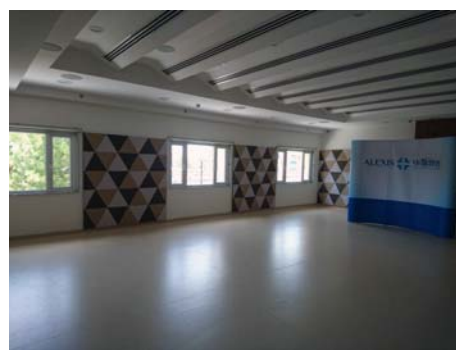

Alexis Hospital

Place - Nagpur
Segment - Conference Hall
Consultant - Hosmac
Products - Strand, Stretch NRC