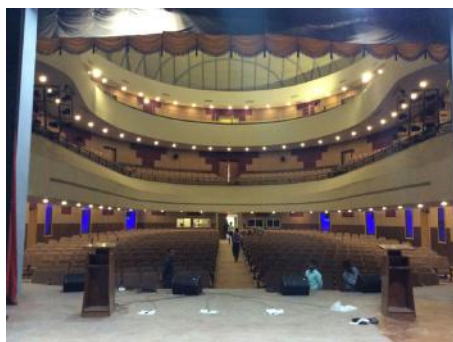

EAST

Mahajati Sadan
Place - Kolkata
Segment - Auditorium
Consultant - Ujjal Sen &
Associates
Products - Subtex Nubby,
Tufbloc Wud,
Belgravia Pixel