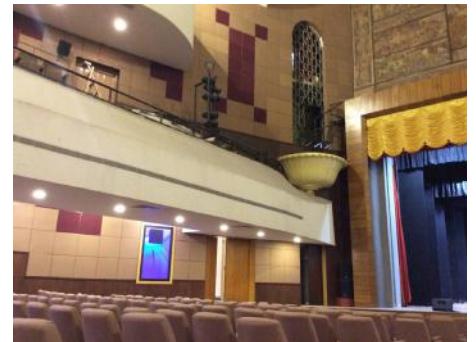

EAST

Mahajati Sadan
Place - Kolkata
Segment - Auditorium
Consultant - Ujjal Sen &
Associates
Products - Subtex Nubby,
Tufbloc Wud,
Belgravia Pixel