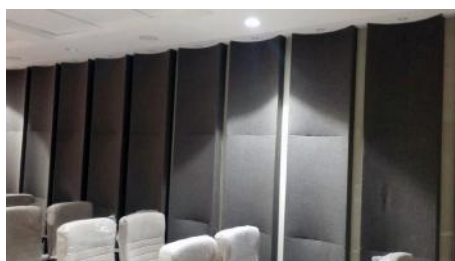

Products - Stretch NRC, Slats, Subtex Nubby

SOUTH

Krishnammal College Indoor Stadium

Place - Coimbatore

Consultant - Sound Wizard

Products - Strand Colors installed as Wave baffles

www.anutone.com

Anutone Acoustics Limited, 3A Visvesvaraya Industrial Area, Mahadevapura, Bangalore 560 048, India