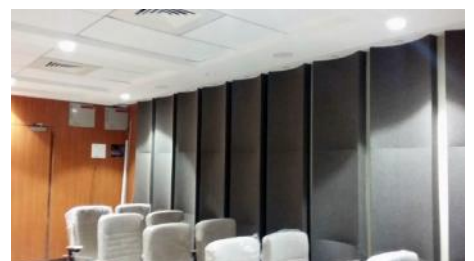

Products - Stretch NRC, Slats, Subtex Nubby

SOUTH

Krishnammal College Indoor Stadium

Place - Coimbatore

Consultant - Sound Wizard

Products - Strand Colors installed as Wave baffles

www.anutone.com

Anutone Acoustics Limited, 3A Visvesvaraya Industrial Area, Mahadevapura, Bangalore 560 048, India