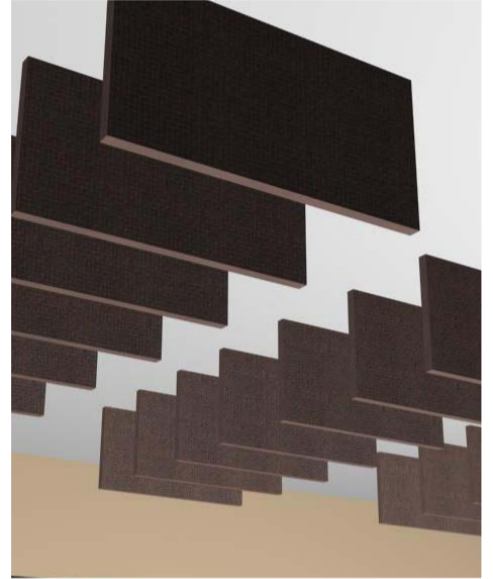

## Do you like your **curry** with a **mocha**?

If you think Anutone has diversified into the food business then you can be forgiven ☺

We are super excited to present to you Spun **KSL** the new Microperfed Textured Vinyl (MTV) acoustical wrap ... successor to the Spun KLH ... with a dazzling range of exotic colors from Curry to Mocha and Silver Springs to Misty Moors. Again the last two are not resorts in the mountains but that's the kind of evocative feelings the all-new Spun **KSL** triggers ☺ Try it for your next project today!!!

Subtex KSL

Subtex Cloud KSL

Subtex Wave KSL

Click here to check out the breathtaking color range [Spun KSL Swatch Card](#)

Combined with the Subtex Series the all new Spun **KSL** results in a slew of never-before acoustical products for walls and ceilings

- **Subtex KSL**  
1200x600x25mm - for panelling with impale clips or z-bars
- **Subtex Cloud KSL**  
1200x600/1200x50mm - islands in the sky with hook n loop
- **Subtex Wave KSL**  
1200x600x50mm - hanging baffles with hook n loop

### Perforated KSL

- Shaded Spruce (bottle green)
- Curry (cream)
- Snow (white)
- Grenadier (grey blue)
- Ebony (black)
- Haze (medium grey)
- Mocha Brown (chocolate)